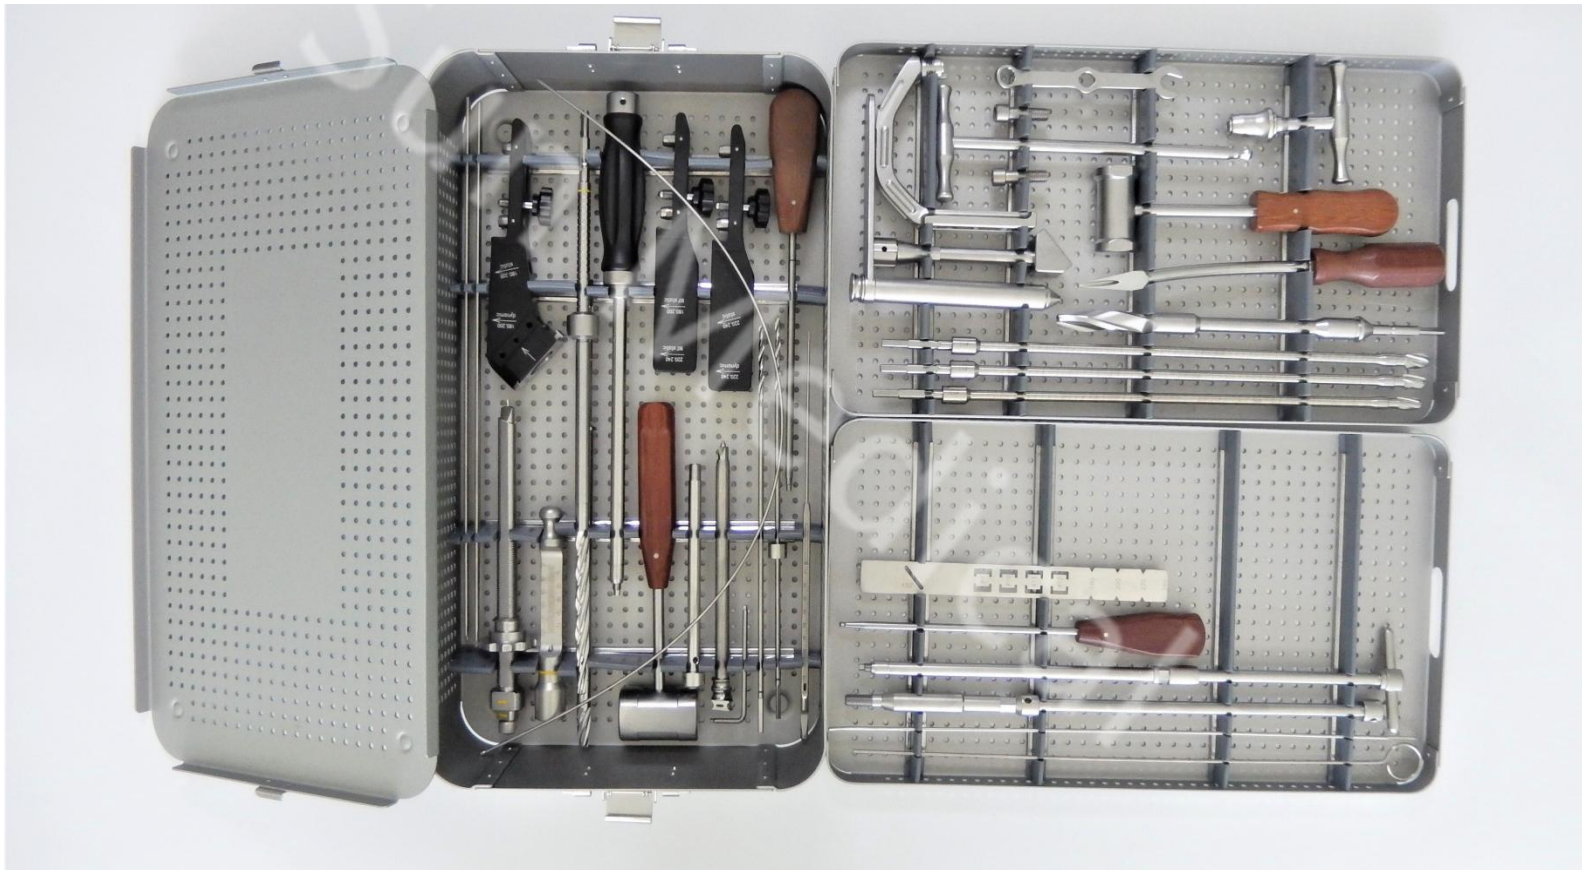

43 08S6043 Blade Nail Impactor/Removal 1 pcs

44	08S6044	Slide Hammer	1	pcs
45	08S6045	Main Nail Removal	1	pcs
46	08S6046	Clean Pin	1	pcs
47		Instrument Box	1	set
		In total	56	pcs

PFNA Instrument Set (PFNA-III)